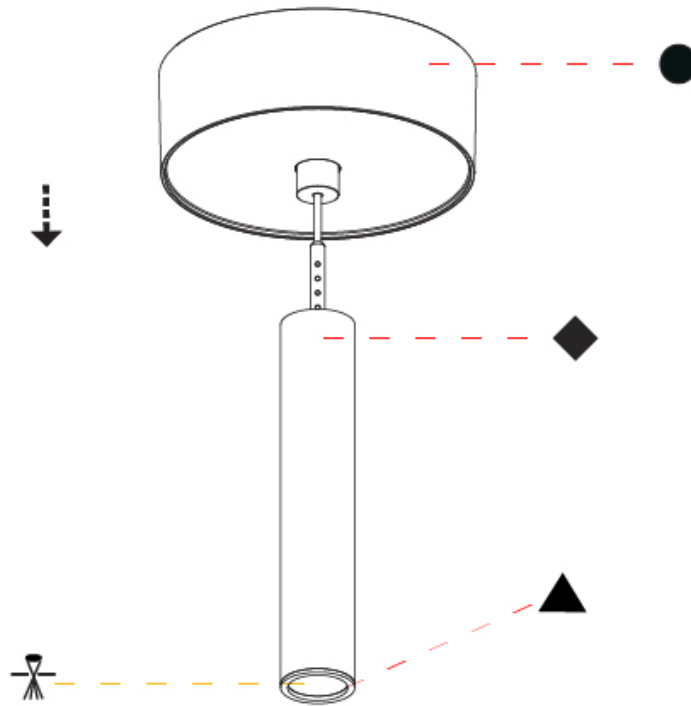

PHYSICAL

Shape: Cylinder
 Diameter (mm): 28
 Diameter (in): 1 1/8
 Height (mm): 150
 Height (in): 5 7/8
 Max. Overall Height (mm): 2150
 Max. Overall Height (in): 84 5/8
 Min. Recessing Depth (mm): 75
 Min. Recessing Depth (in): 2 15/16
 Light Distribution: Downlight
 Weight (kg): 0.422
 Weight (lbs): .930
 Diffuser: Shine Ring - Opal / Yellow / Orange / Red / Blue / Green
 Fixture Finish: SSR / BKV / CWI / CRY / HAB / UFT / ITA / RUA / FTG / MYG / LOD / PUS / FRO / FUP / KIA / POP / BLS / SPG / MEY / GOH / GUM / CHC / COM / ABZ / JAG / OBR / MOS / ROR
 Fixture Material: Aluminum
 Cable Details: 2000mm or 4000mm Black Cable
 Cut-out Measurements: 68mm / 2 11/16"

Shape: Cylinder
 Diameter (mm): 28
 Diameter (in): 1 1/8
 Height (mm): 150
 Height (in): 11 13/16
 Max. Overall Height (mm): 2150
 Max. Overall Height (in): 84 5/8
 Light Distribution: Downlight
 Weight (kg): 0.422
 Weight (lbs): 0.93
 Diffuser: Shine Ring - Opal / Yellow / Orange / Red / Blue / Green
 Fixture Finish: SSR / BKV / CWI / CRY / HAB / UFT / ITA / RUA / FTG / MYG / LOD / PUS / FRO / FUP / KIA / POP / BLS / SPG / MEY / GOH / GUM / CHC / COM / ABZ / JAG / OBR / MOS / ROR
 Fixture Material: Aluminum
 Cable Details: 2000mm or 4000mm Cable - Color 01 to 10

OPTICAL

Optic°: 24 / 32 / 58

RATINGS AND CERTIFICATIONS

Certified By: Certified for North American Standards
 IP rating: IP20

HANGOVER PLUG SHINE MONOPOINT SURFACE CANOPY SUSPENSION

A30847-

PROJECT	_____
TYPE	_____
SPECIFIER	_____
QUANTITY	_____
DATE	_____